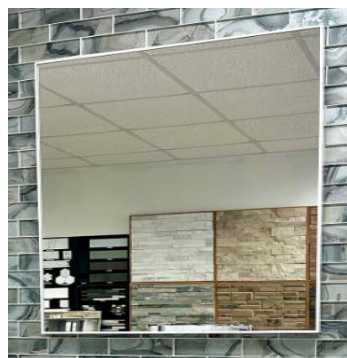

MIRROR FINISHES: • FLAT POLISHED EDGE
• BEVELED EDGE

OVERALL SIZE DIMENSION: 30" WIDE X 36" HIGH X 1 3/16" DEEP

TRIANGLE HANGERS FOR MOUNTING INCLUDED.

CAN BE MOUNTED HORIZONTALLY OR VERTICALLY. PLEASE SPECIFY.